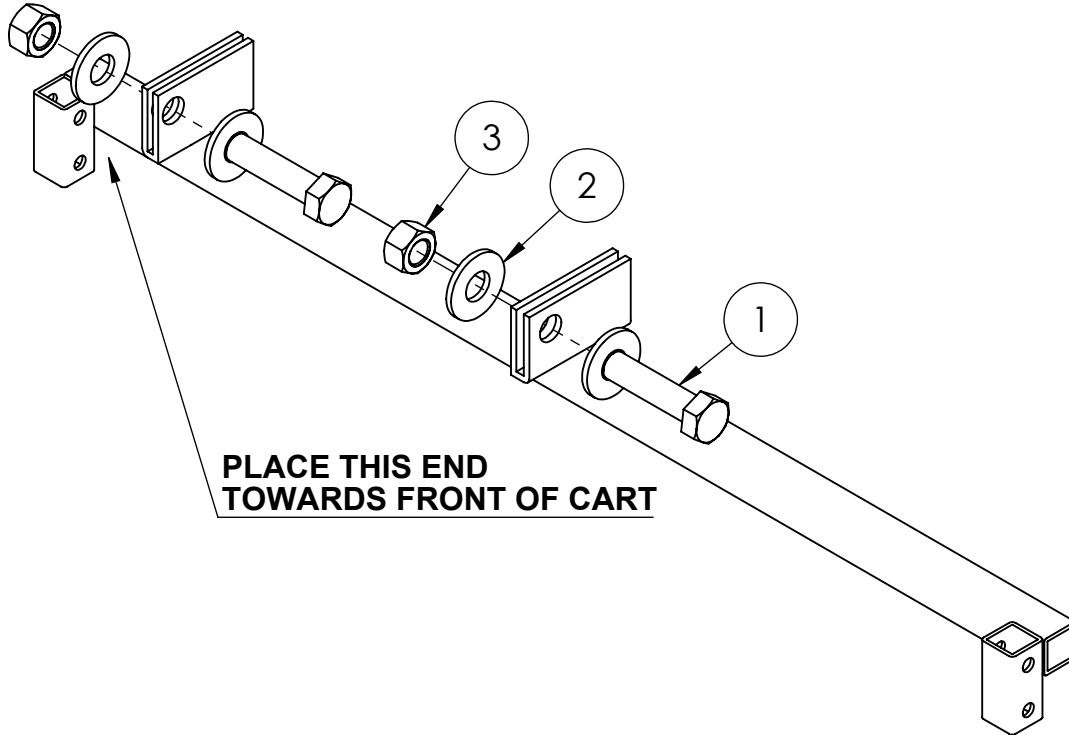

**14-006 - TXT NERF BAR BRACKETS
(GOES w/ 14-001 MJFX ARMOR DROP DOWN SIDE STEP NERF BARS)**

**WARRANTY PARTS
EXPLODED VIEW DIAGRAM**

**DIAGRAM SHOWS DRIVER SIDE BRACKET
(PASSENGER SIDE BRACKET IS MIRROR IMAGE)**

**QUANTITIES IN CHART REFLECT TOTALS
FOR DRIVER & PASSENGER BRACKETS**

14-006 - TXT NERF BAR BRACKETS			
ITEM #	DESCRIPTION	PART #	QTY
	Hardware Pack	W14-1-6	1
1	M20x40 Hex Head Bolt		4
2	M20 Flat Washer		8
3	M20 Lock Nut		4