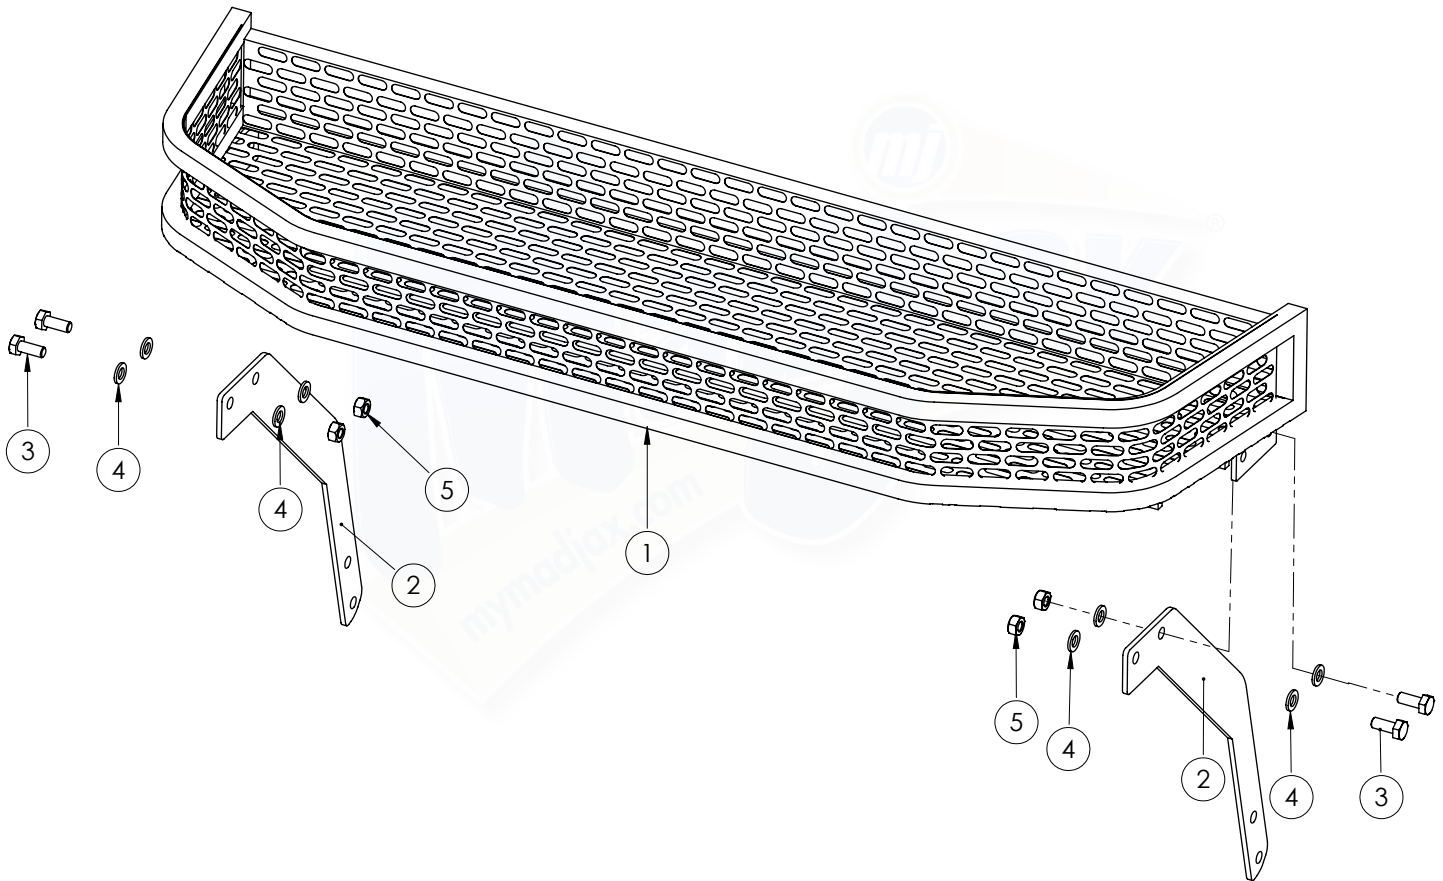

Madjax® Clays Basket : Fits Club Car® Precedent®

04-009

No.	Part No.	Description	QTY
1		Basket	1
2	W04-9-1	Precedent Clays Mounting Brackets	2
	W04-9-2	Precedent Clays Hardware Pack	1
3		M10x25 Hex Head Bolt	4
4		M10x20 Flat Washer	4
5		M10 Locking Nut	4