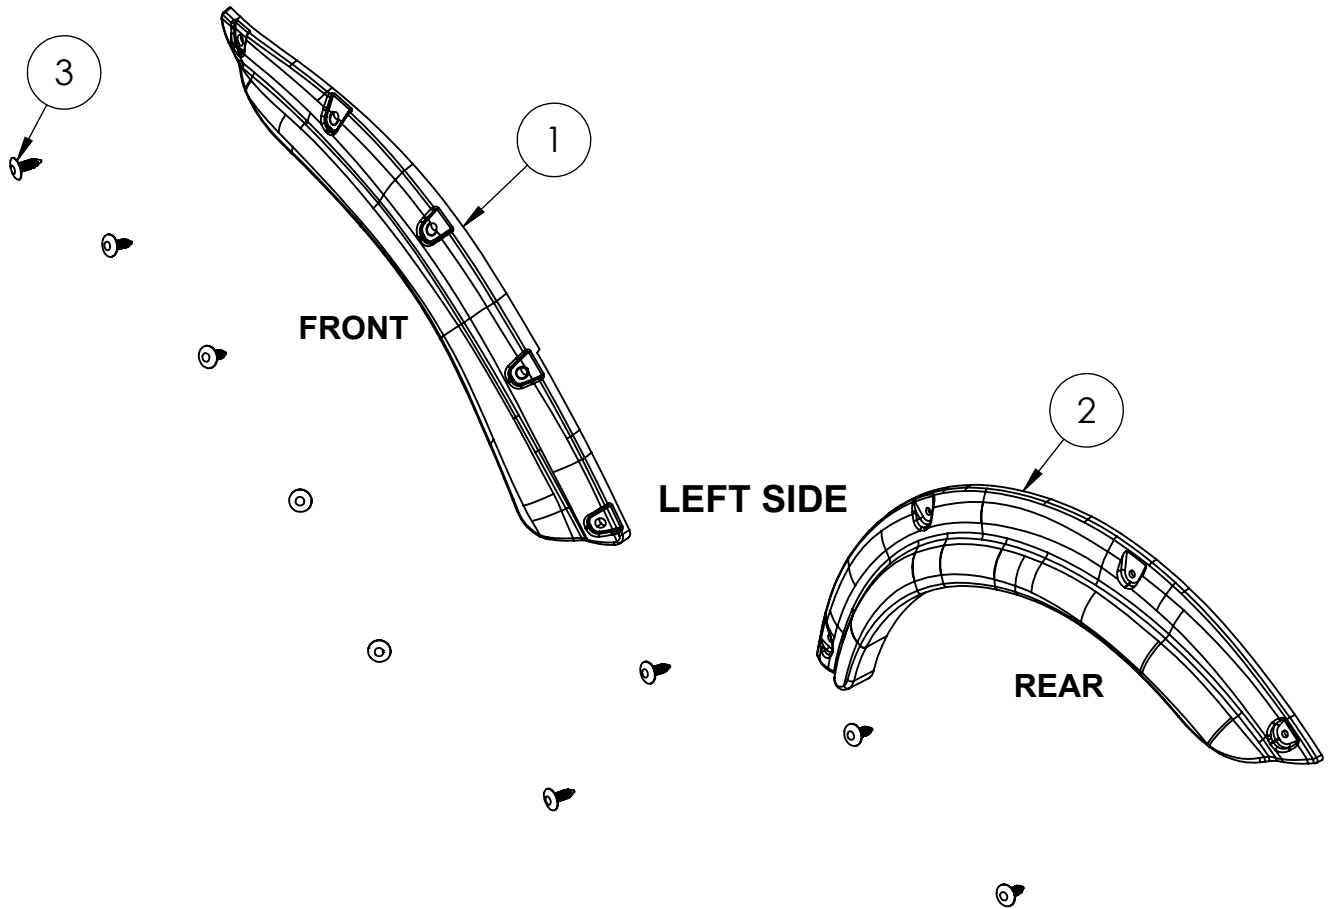

03-032 - YAMAHA FENDER FLARES

WARRANTY PARTS EXPLODED VIEW DIAGRAM

03-032 YAMAHA FENDER FLARES			
ITEM NO.	DESCRIPTION	PART NO.	QTY.
1	Yamaha Fender Flare, Front-Left	W03-32-1	1
2	Yamaha Fender Flare, Rear-Left	W03-32-2	1
	Yamaha Fender Flare, Front-Right	W03-32-3	1
	Yamaha Fender Flare, Rear-Right	W03-32-4	1
3	Push Rivets	W03-29-5 (Rivet Pack)	18 (9 per side)