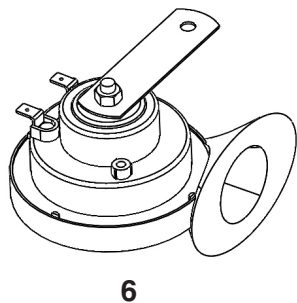

# 02-006 - Madjax Ultimate Light Kit Upgrade

1 - Indicator & Harness  
 2 - Indicator Only  
 3 - Harness Only

## 02-006

No.	Part No.	Description
1	W02-832	Turn Signal Indicator w/ Harness
2	W02-824	Turn Signal Indicator (w/o Harness)
3	W02-825	Harness for Turn Signal Indicator
4	W02-835	Rear Cover for Turn Indicator
5	W02-833	Column Cover
6	W02-830	Horn
7	W02-831	Brake Pad
8	W02-7-1	Universal Rocker Switch for LED Hazard Lights
9	W02-808	12 Volt Flasher